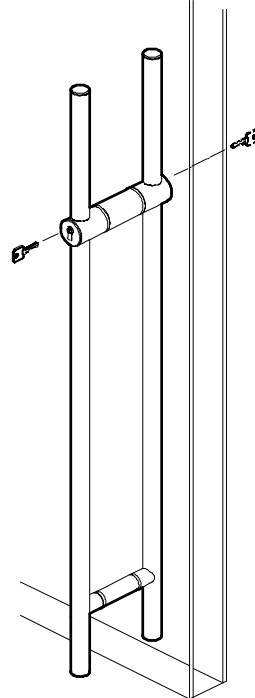

A00 - 108

for double glazing door

TUBO

made in Italy

GLASS
FABRICATION